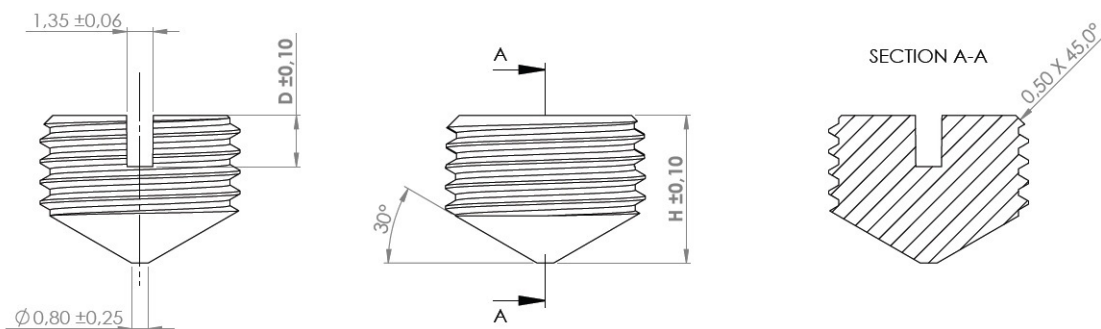

PRODUCT SHEET

Description:

Grub Screw F/KD System S (1514), 10Mb x 7.2mm, W/Slot, BZP

Item number:

11.03.592-0

Units	Box	Carton	HS Code	Barcode
Pcs.	1800	6000	7318149199	
				5704866012461

H in mm.	D in mm.
7,20	2,70